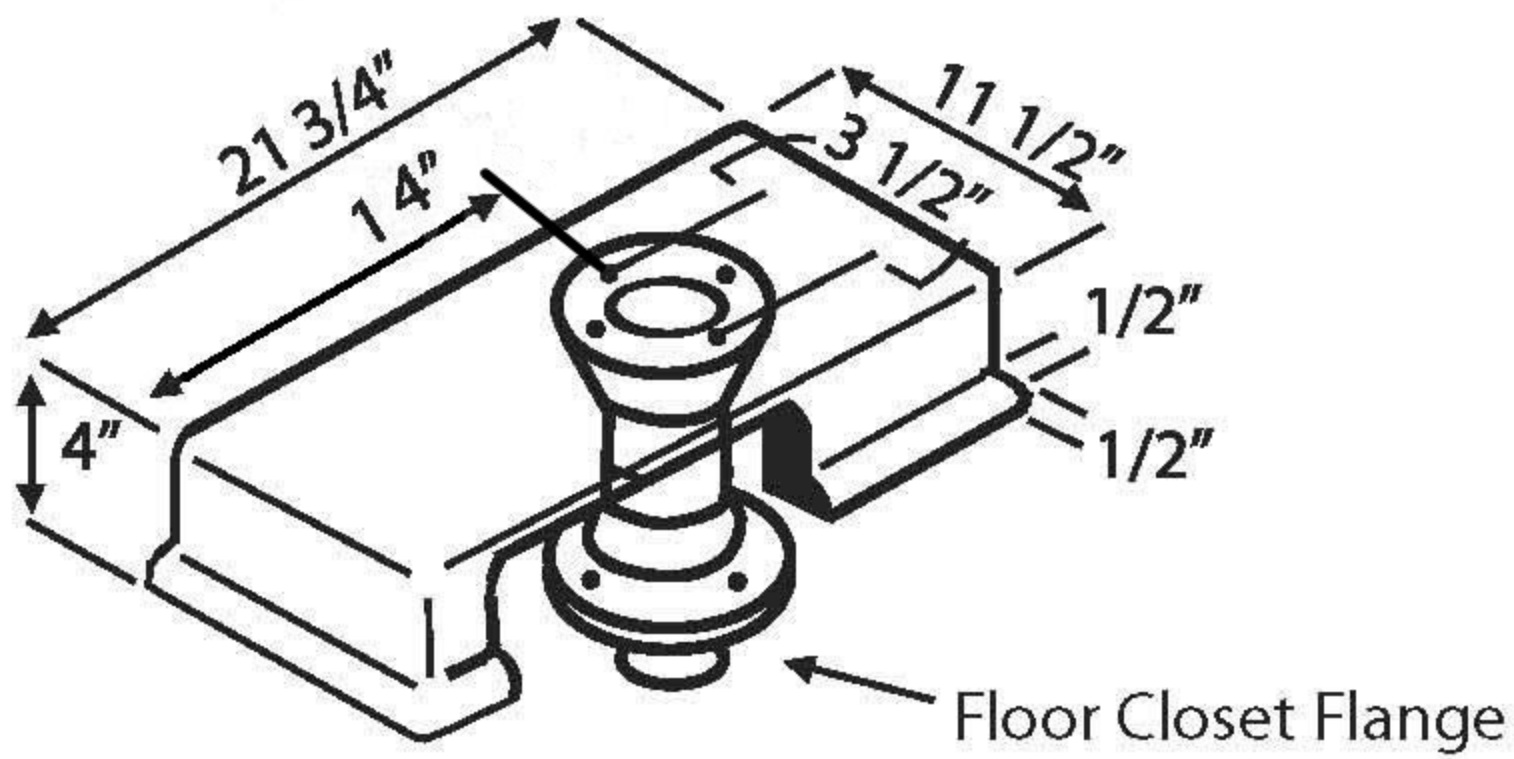

# Medways Toilet Riser

- \* MAINTAIN DIGNITY
- \* LIFT EXISTING TOILET 4"

CALL TODAY 1-800-817-3118

Note: For proper fit, toilet must measure Less than 14" from point A to B

## **Easy Toilet Riser comes with the following:**

- > 1 -- Easy Toilet Riser Base molded in one piece of ridged PVC
- > 2 -- Six inch long closet bolts
- > 2 -- Wax Rings
- > 1 -- Extended water pipe
- > 2 -- Washers
- > 2 -- Nuts
- > 1 -- Installation instructions