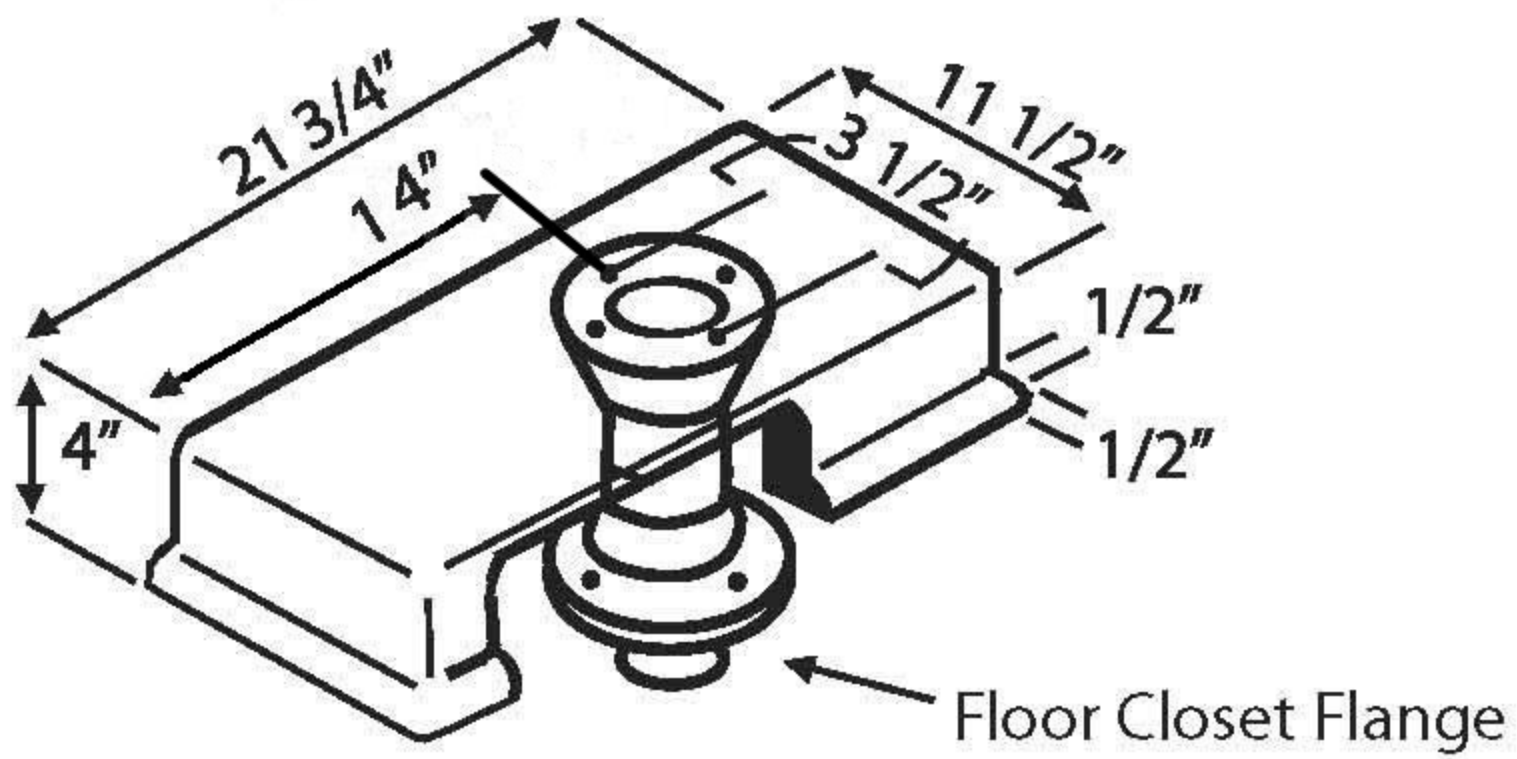

# Medways Toilet Riser

\* MAINTAIN DIGNITY

\* LIFT EXISTING TOILET 4"

CALL TODAY 1-800-817-3118

Supports up to 800 lbs!

## **Easy Toilet Riser comes with the following:**

- > 1 -- Easy Toilet Riser Base molded in one piece of ridged PVC
- > 2 -- Six inch long closet bolts
- > 2 -- Wax Rings
- > 1 -- Extended water pipe
- > 2 -- Washers
- > 2 -- Nuts
- > 1 -- Installation instructions